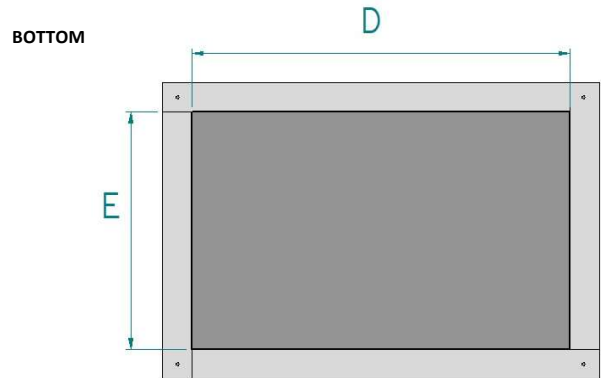

NO TAP BOXES

A5000000000 SERIES

PART #	Desc.	GA.	A	B	C	D	E
A5000060600	6X6	30	8	8	5.50"	6	6
A5000080400	8X4	30	10	6	5.50"	8	4
A5000080800	8X8	30	10	10	5.50"	8	8
A5000100600	10X6	30	12	8	5.50"	10	6
A5000101000	10X10	30	12	12	5.50"	10	10
A5000120600	12X6	30	14	8	5.50"	12	6
A5000120800	12x8	30	14	10	5.50"	12	8
A5000121200	12X12	30	14	14	5.50"	12	12
A5000140600	14X6	30	16	8	5.50"	14	6
A5000140800	14x8	30	16	10	5.50"	14	8
A5000141400	14X14	30	16	16	5.50"	14	14