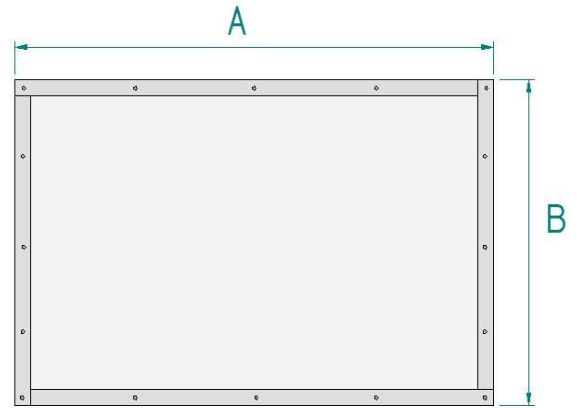

Joval
MFG. CO., INC.
 Ph. 504-835-7247
 Fax 504-835-6586
 www.joval.com

NO TAP BOXES

A56000000000 SERIES

| PART # | Desc. | GA. | A | B | C | D | E |
|--------------|---------|-----|----|----|-------|----|----|
| A5600060600 | 6X6X5 | 30 | 8 | 8 | 5.50" | 6 | 6 |
| A5600080400 | 8X4X5 | 30 | 10 | 6 | 5.50" | 8 | 4 |
| A5600080800 | 8X8X6 | 30 | 10 | 10 | 5.50" | 8 | 8 |
| A56001006600 | 8X8X7 | 30 | 10 | 10 | 5.50" | 8 | 8 |
| A56001006600 | 8X8X8 | 30 | 10 | 10 | 5.50" | 8 | 8 |
| A5600120600 | 10X6X6 | 30 | 12 | 8 | 5.50" | 10 | 6 |
| A5600120800 | 10X6X7 | 30 | 12 | 8 | 5.50" | 10 | 6 |
| A5600121200 | 10X10X7 | 30 | 12 | 12 | 5.50" | 10 | 10 |
| A5600140600 | 10X10X8 | 30 | 12 | 12 | 5.50" | 10 | 10 |
| A5600140800 | 12X6X6 | 30 | 14 | 8 | 5.50" | 12 | 6 |
| A5600141400 | 12X6X7 | 30 | 14 | 8 | 5.50" | 12 | 6 |

TOP

BOTTOM

NOTES

All A56000000000 Series come with R6 1 1/2 inch insulation

SIDE

SIDE