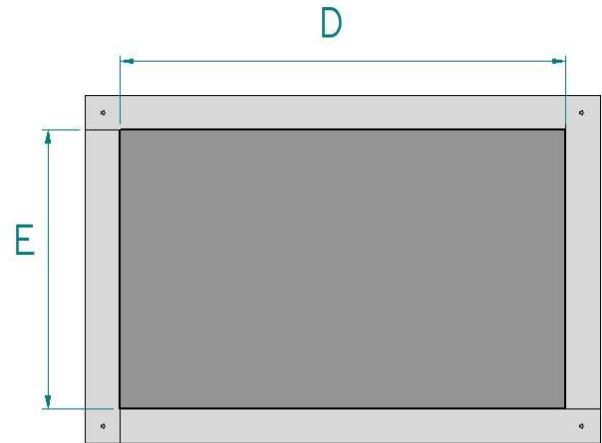

Joval
MFG. CO., INC.
 Ph. 504-835-7247
 Fax 504-835-6586
 www.joval.com

NO TAP BOXES

A56000000000 SERIES

| PART # | Desc. | GA. | A | B | C | D | E |
|--------------|---------|-----|----|----|-------|----|----|
| A5600060600 | 6X6X5 | 30 | 8 | 8 | 5.50" | 6 | 6 |
| A5600080400 | 8X4X5 | 30 | 10 | 6 | 5.50" | 8 | 4 |
| A5600080800 | 8X8X6 | 30 | 10 | 10 | 5.50" | 8 | 8 |
| A56001006600 | 8X8X7 | 30 | 10 | 10 | 5.50" | 8 | 8 |
| A56001006600 | 8X8X8 | 30 | 10 | 10 | 5.50" | 8 | 8 |
| A5600120600 | 10X6X6 | 30 | 12 | 8 | 5.50" | 10 | 6 |
| A5600120800 | 10X6X7 | 30 | 12 | 8 | 5.50" | 10 | 6 |
| A5600121200 | 10X10X7 | 30 | 12 | 12 | 5.50" | 10 | 10 |
| A5600140600 | 10X10X8 | 30 | 12 | 12 | 5.50" | 10 | 10 |
| A5600140800 | 12X6X6 | 30 | 14 | 8 | 5.50" | 12 | 6 |
| A5600141400 | 12X6X7 | 30 | 14 | 8 | 5.50" | 12 | 6 |

TOP

BOTTOM

NOTES

All A56000000000 Series come with R6 1 1/2 inch insulation

SIDE

SIDE