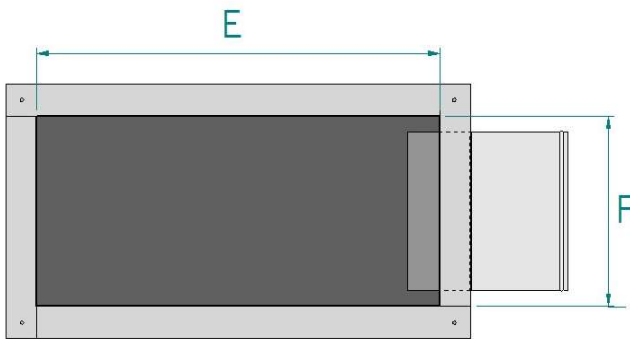

END TAP BOXES

A6000 SERIES

PART #	Desc.	GA.	A	B	C	D	E	F
A6002	8X4X5	30	5	9.00"	6	10	8	4
A6007	10X6X6	30	6	9.00"	8	12	10	6
A6011	12X6X6	30	6	9.00"	8	14	12	6
A6012	12X6X7	30	7	9.00"	8	14	12	6
A6017	14X6X8	30	8	9.00"	8	16	14	6
A6024	12X6X8	30	8	9.00"	8	14	12	6

BOTTOM

TOP

SIDE

SIDE

NOTES:

All A6000 Series come with R4 1 inch insulation