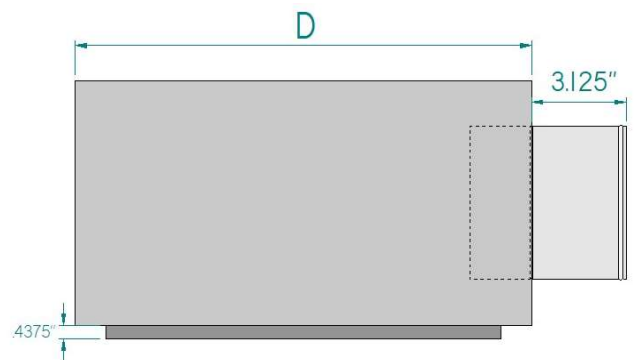

END TAP BOXES

A6000 SERIES

PART #	Desc.	GA.	A	B	C	D	E	F
A6002	8X4X5	30	5	9.00"	6	10	8	4
A6007	10X6X6	30	6	9.00"	8	12	10	6
A6011	12X6X6	30	6	9.00"	8	14	12	6
A6012	12X6X7	30	7	9.00"	8	14	12	6
A6017	14X6X8	30	8	9.00"	8	16	14	6
A6024	12X6X8	30	8	9.00"	8	14	12	6

BOTTOM

TOP

SIDE

SIDE

NOTES:

All A6000 Series come with R4 1 inch insulation