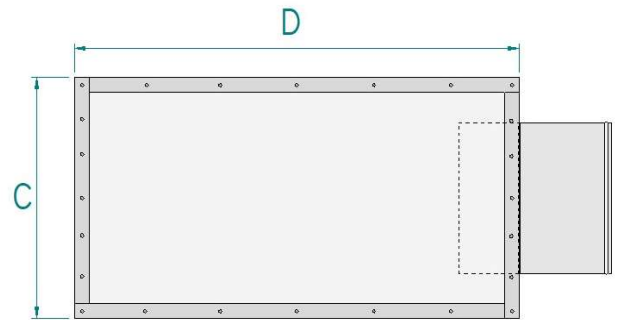

END TAP BOXES

A6000 SERIES

PART #	Desc.	GA.	A	B	C	D	E	F
A6002	8X4X5	30	5	9.00"	6	10	8	4
A6007	10X6X6	30	6	9.00"	8	12	10	6
A6011	12X6X6	30	6	9.00"	8	14	12	6
A6012	12X6X7	30	7	9.00"	8	14	12	6
A6017	14X6X8	30	8	9.00"	8	16	14	6
A6024	12X6X8	30	8	9.00"	8	14	12	6

BOTTOM

TOP

SIDE

SIDE

NOTES:

All A6000 Series come with R4 1 inch insulation