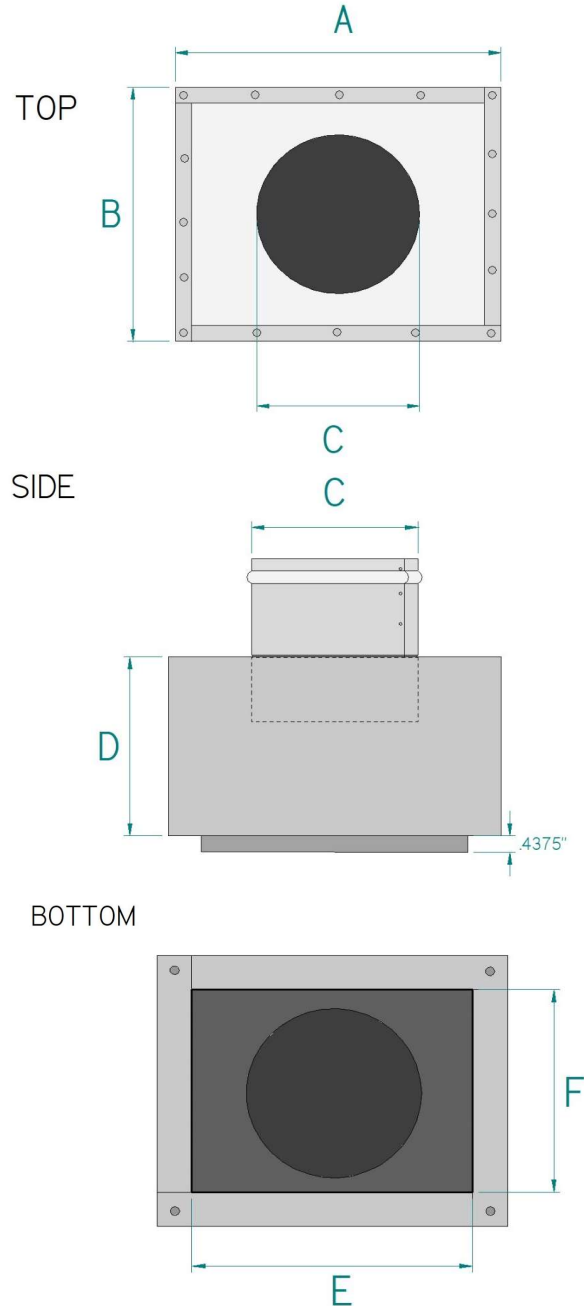

TOP TAP BOXES

A4600NF SERIES / NO FLANGE

PART #	Desc.	GA.	A	B	C	D	E	F
A4601NF	6X6X5	30	8	8	5	4.25"	6	6
A4602NF	8X4X5	30	10	10	5	4.25"	8	4
A4603NF	8X8X6	30	10	10	6	4.25"	8	8
A4604NF	8X8X7	30	10	10	7	4.25"	8	8
A4605NF	8X8X8	30	10	10	8	4.25"	8	8
A4606NF	10X6X5	30	12	8	5	4.25"	10	6
A4607NF	10X6X6	30	12	8	6	4.25"	10	6
A4608NF	10X6X7	30	12	8	7	4.25"	10	6
A4609NF	10X10X7	30	12	12	7	4.25"	10	10
A4610NF	10X10X8	30	12	12	8	4.25"	10	10
A4611NF	12X6X6	30	14	8	6	4.25"	12	6
A4612NF	12X6X7	30	14	8	7	4.25"	12	6
A4613NF	12X8X8	30	14	10	8	4.25"	12	8
A4614NF	12X12X8	30	14	14	8	4.25"	12	12
A4615NF	12X12X9	30	14	14	9	4.25"	12	12
A4616NF	12X12X10	30	14	14	10	4.25"	12	12
A4617NF	14X6X8	30	16	8	8	4.25"	14	6
A4618NF	14X14X10	30	16	16	10	4.25"	14	14
A4619NF	6X6X6	30	8	8	6	4.25"	6	6
A4620NF	8X6X6	30	10	8	6	4.25"	8	6
A4621NF	10X8X6	30	12	10	6	4.25"	10	8
A4622NF	10X10X9	30	12	12	9	4.25"	10	10
A4623NF	10X10X10	30	12	12	10	4.25"	10	10
A4624NF	12X6X8	30	14	8	8	4.25"	12	6
A4625NF	14X6X7	30	16	8	7	4.25"	14	6
A4626NF	14X8X9	30	16	10	9	4.25"	14	8
A4627NF	12X12X12	30	14	14	12	4.25"	12	12
A4628NF	14X14X9	30	16	16	9	4.25"	14	14
A4629NF	14X14X12	30	16	16	12	4.25"	14	14

NOTES:

ALL TOP AND NO TAP BOXES CAN ALSO BE ORDERED WITH A BOTTOM FLANGE. THESE WILL HAVE A 1 INCH FLANGE ON ALL FOUR SIDES AT THE BOTTOM OF THE BOX.

 A4600 SERIES COME WITH R6 1 - 1/2" INSULATION